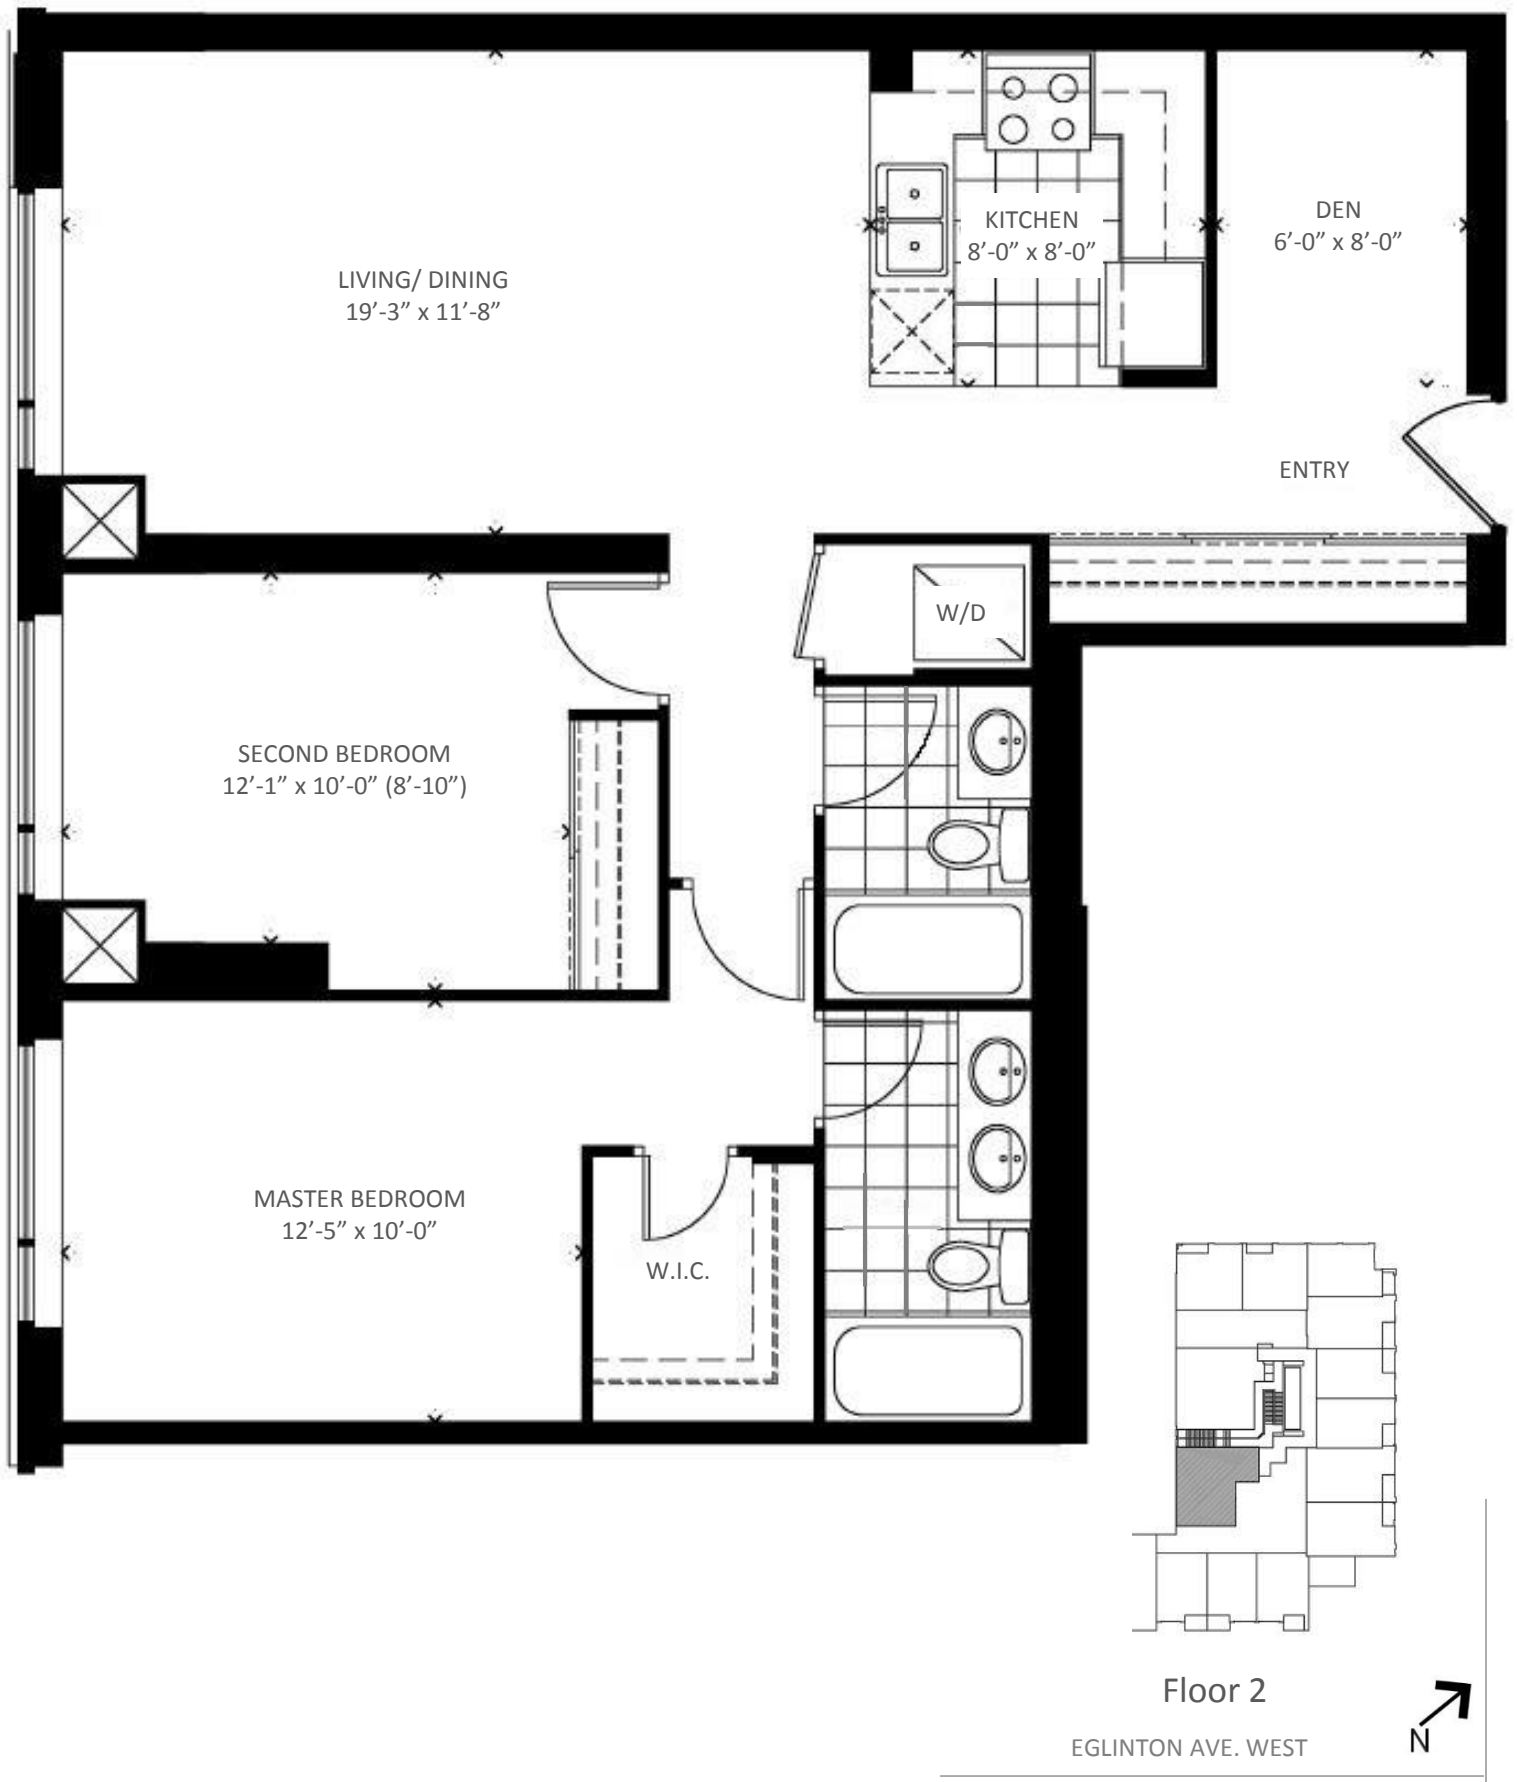

Total Area: 1,423 Sq. Ft.

Crystal

TOWER 2
55 EGLINTON AVE. WEST

SUITE 107

2 STOREY
3 BEDROOMS + DEN

Lower Level Area: 757 Sq. Ft.
Upper Level Area: 829 Sq. Ft.
Total Suite Area: 1,586 Sq. Ft.

Porch Area: 25 Sq. Ft.
Balcony Area: 53 Sq. Ft.
Total Outdoor Area: 78 Sq. Ft.

Total Area: 1,664 Sq. Ft.

Crystal

TOWER 2
55 EGLINTON AVE. WEST

SUITE 108

2 STOREY
3 BEDROOMS + DEN

Lower Level Area: 719 Sq. Ft.
Upper Level Area: 831 Sq. Ft.
Total Suite Area: 1,550 Sq. Ft.

Porch Area: 25 Sq. Ft.
Balcony Area: 45 Sq. Ft.
Total Outdoor Area: 70 Sq. Ft.

Total Area: 1,620 Sq. Ft.

Crystal

TOWER 2
55 EGLINTON AVE. WEST

SUITE 201

2 BEDROOMS + DEN

Suite Area: 1,021 Sq.Ft.
Balcony Area: N/A.

Total Area: 1,021 Sq. Ft.

Crystal

TOWER 2
55 EGLINTON AVE. WEST

SUITE 302

3 BEDROOMS + DEN

Suite Area: 1,188 Sq.Ft.
Balcony Area: 363 Sq.Ft.

Total Area: **1,551** Sq. Ft.

Floor 3

EGLINTON AVE. WEST

Crystal