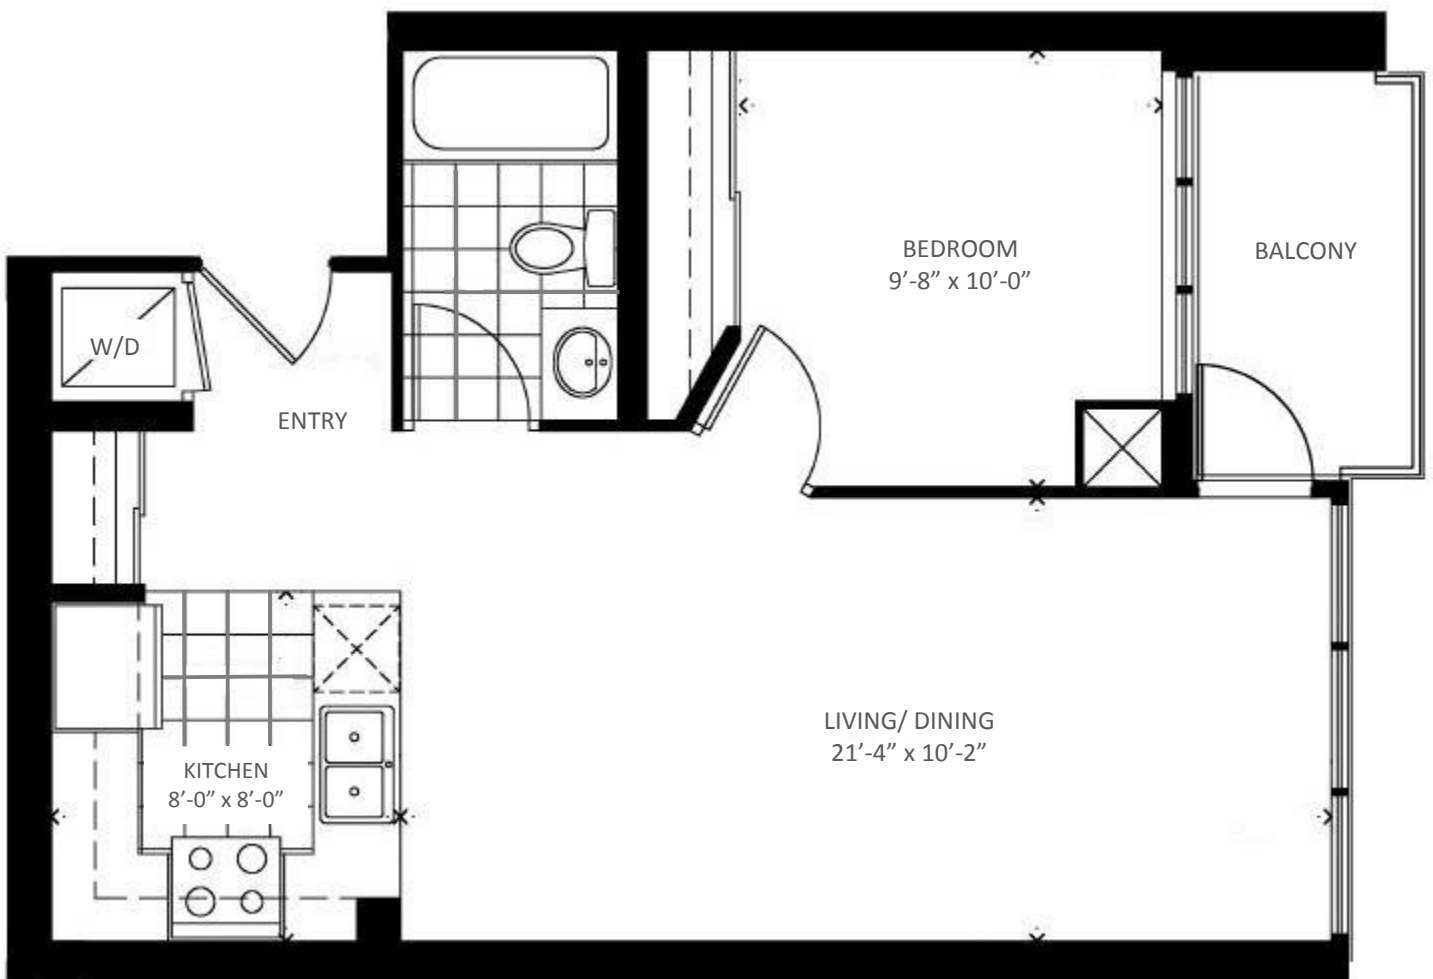

EGLINTON AVE. WEST

Crystal

TOWER 1
75 EGLINTON AVE. WEST

SUITE 502

2 BEDROOMS

Suite Area: 890 Sq. Ft.
Terrace Area: 227 Sq. Ft.

Total Area: 1,117 Sq. Ft.

Floor 5

EGLINTON AVE. WEST

Crystal

TOWER 1
75 EGLINTON AVE. WEST

SUITE 2508

1 BEDROOM

Suite Area: 572 Sq. Ft.
Balcony Area: 44 Sq. Ft.

Total Area: 616 Sq. Ft.

Floor 25

EGLINTON AVE. WEST

Crystal

TOWER 1
75 EGLINTON AVE. WEST

PENTHOUSE 01

3 BEDROOM + DEN

Suite Area: 1,494 Sq. Ft.
Balcony Area: 109 Sq. Ft.

Total Area: 1,603 Sq. Ft.

Floors 26 - 28

EGLINTON AVE. WEST

Crystal

TOWER 1
75 EGLINTON AVE. WEST

PENTHOUSE 03

3 BEDROOM + DEN

Suite Area: 1,765 Sq. Ft.
Balcony Area: 200 Sq. Ft.

Total Area: 1,965 Sq. Ft.

Floors 26 - 28