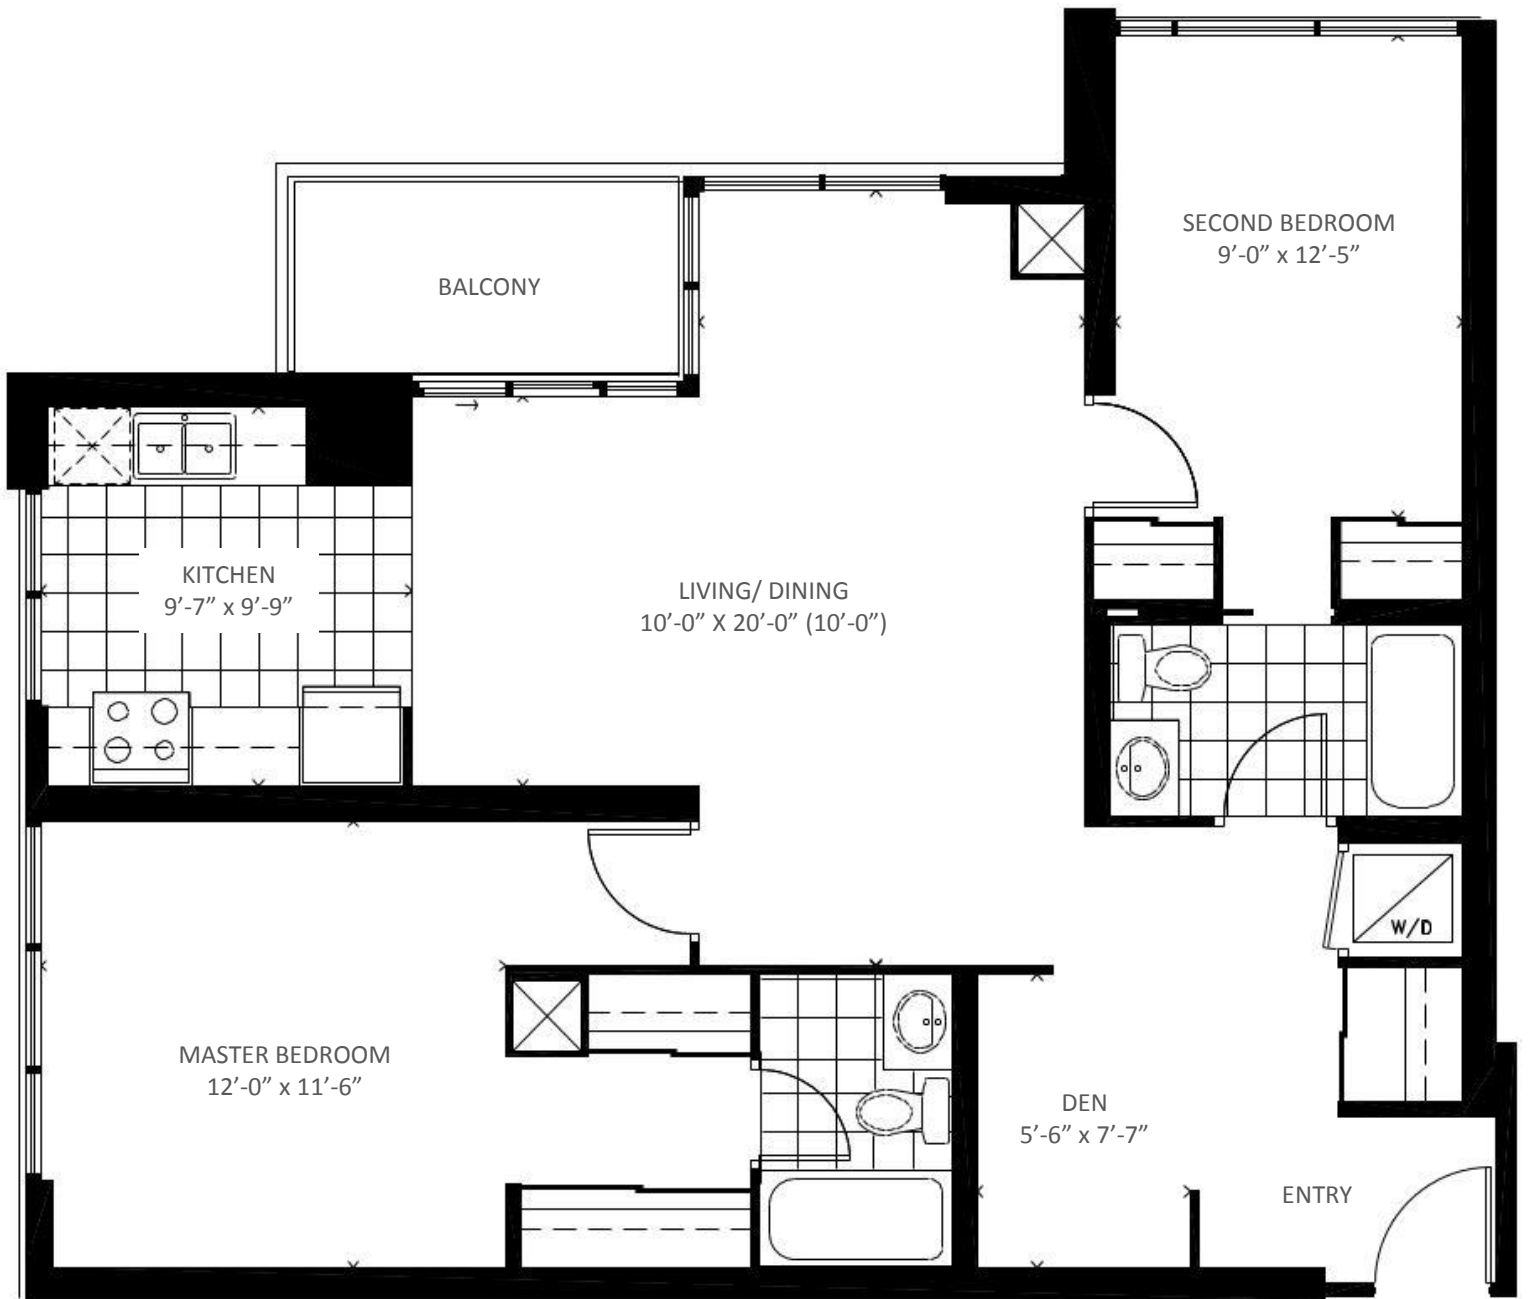

Crystal

TOWER 1
75 EGLINTON AVE. WEST

SUITE 403

2 BEDROOM + DEN

Suite Area: 1,042 Sq. Ft.

Balcony Area: 47 Sq. Ft.

Total Area: 1,089 Sq. Ft.

Floor 4

EGLINTON AVE. WEST

Crystal

TOWER 1
75 EGLINTON AVE. WEST

SUITE 502

2 BEDROOMS

Suite Area: 890 Sq. Ft.
Terrace Area: 227 Sq. Ft.

Total Area: 1,117 Sq. Ft.

Floor 5

EGLINTON AVE. WEST

Crystal

TOWER 1
75 EGLINTON AVE. WEST

SUITE 2508

1 BEDROOM

Suite Area: 572 Sq. Ft.
Balcony Area: 44 Sq. Ft.

Total Area: 616 Sq. Ft.

Floor 25

EGLINTON AVE. WEST

Crystal

TOWER 1
75 EGLINTON AVE. WEST

PENTHOUSE 01

3 BEDROOM + DEN

Suite Area: 1,494 Sq. Ft.
Balcony Area: 109 Sq. Ft.

Total Area: 1,603 Sq. Ft.

Floors 26 - 28