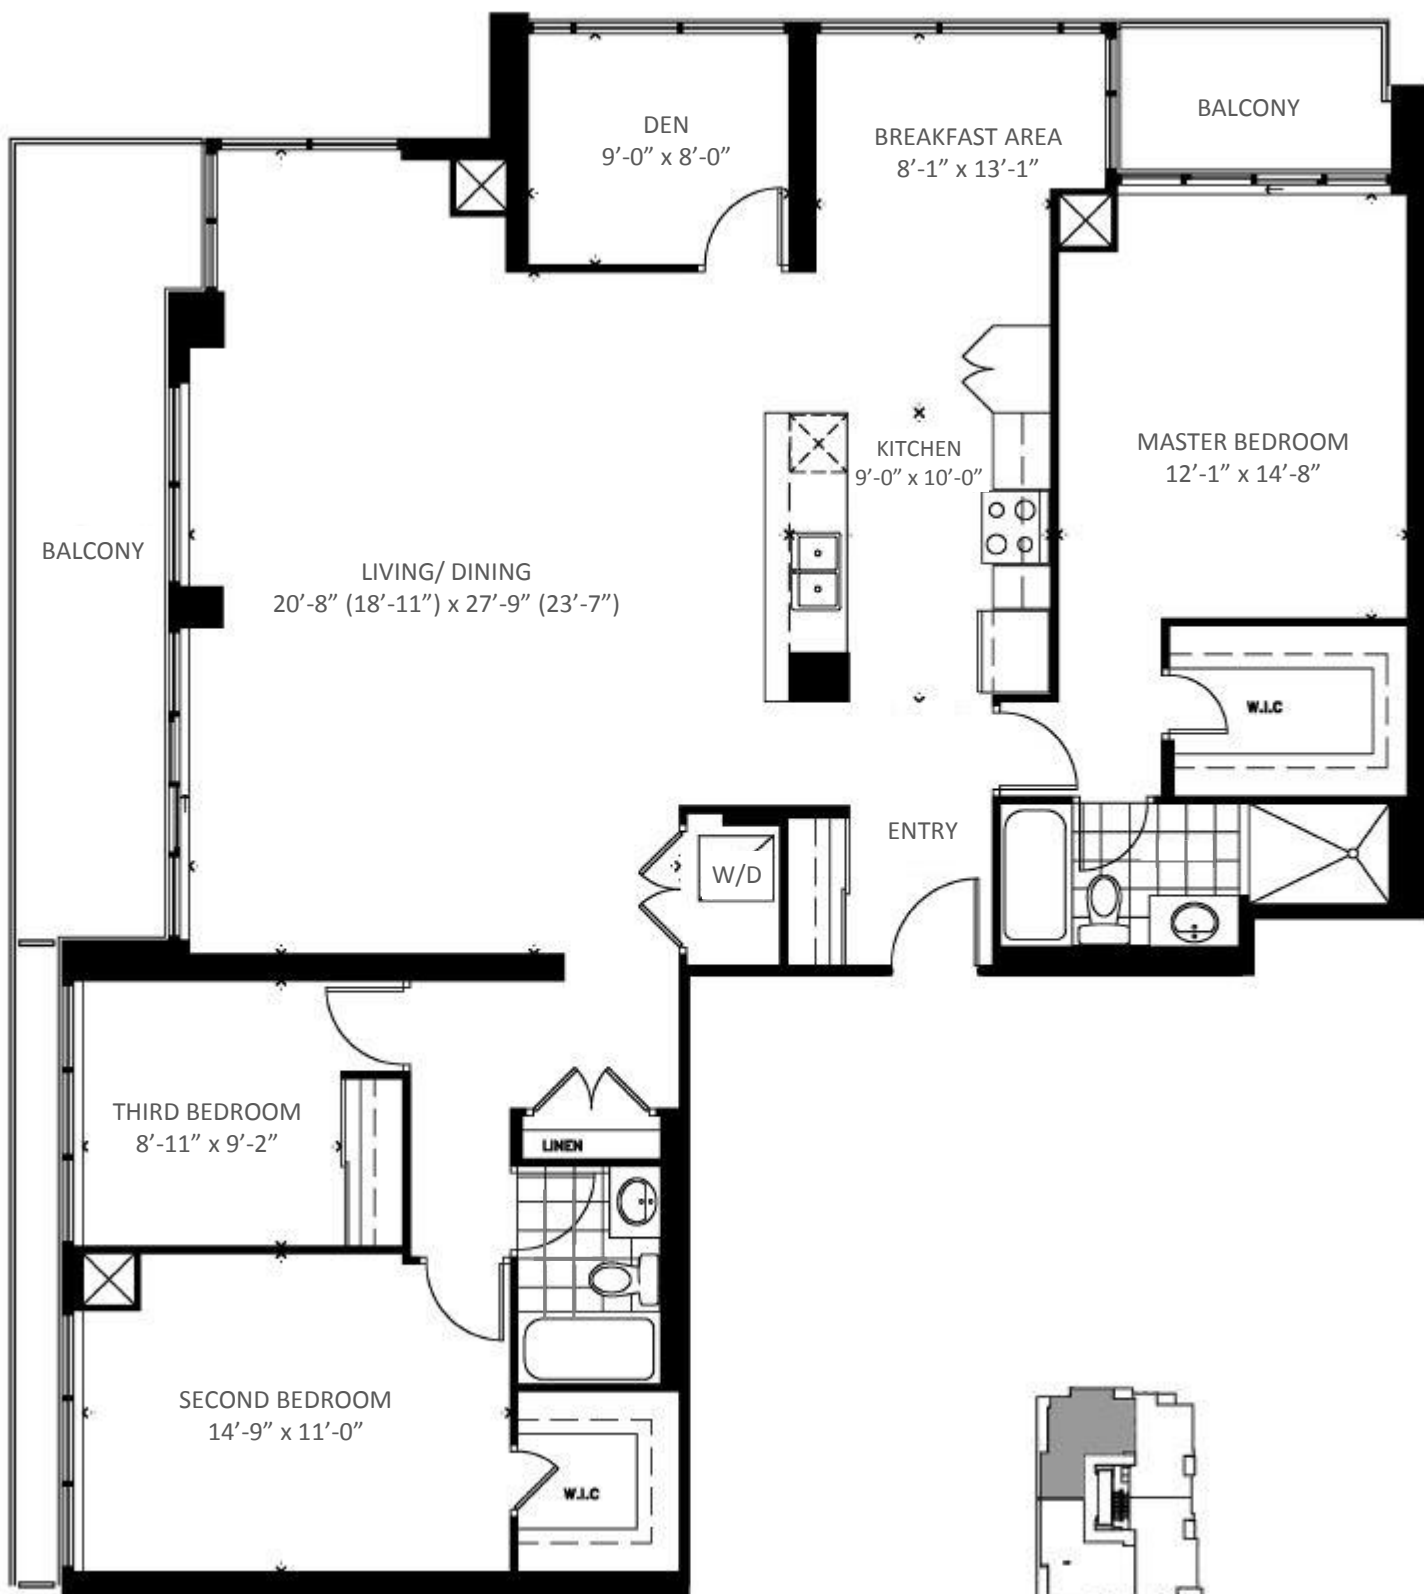

EGLINTON AVE. WEST

Crystal

TOWER 1
75 EGLINTON AVE. WEST

PENTHOUSE 01

3 BEDROOM + DEN

Suite Area: 1,494 Sq. Ft.
Balcony Area: 109 Sq. Ft.

Total Area: 1,603 Sq. Ft.

Floors 26 - 28

EGLINTON AVE. WEST

Crystal

TOWER 1
75 EGLINTON AVE. WEST

PENTHOUSE 03

3 BEDROOM + DEN

Suite Area: 1,765 Sq. Ft.
Balcony Area: 200 Sq. Ft.

Total Area: 1,965 Sq. Ft.

Floors 26 - 28

EGLINTON AVE. WEST

Crystal

TOWER 1
75 EGLINTON AVE. WEST

PENTHOUSE 04

3 BEDROOM + DEN

Suite Area: 1,380 Sq. Ft.

Balcony Area: 93 Sq. Ft.

Total Area: 1,473 Sq. Ft.

Floors 26 - 28

EGLINTON AVE. WEST

Crystal

TOWER 2
55 EGLINTON AVE. WEST

SUITE 104

2 STOREY
3 BEDROOMS + DEN

Lower Level Area: 727 Sq. Ft.
Upper Level Area: 794 Sq. Ft.
Total Suite Area: 1,521 Sq. Ft.

Porch Area: 25 Sq. Ft.
Balcony Area: 51 Sq. Ft.
Total Outdoor Area: 76 Sq. Ft.