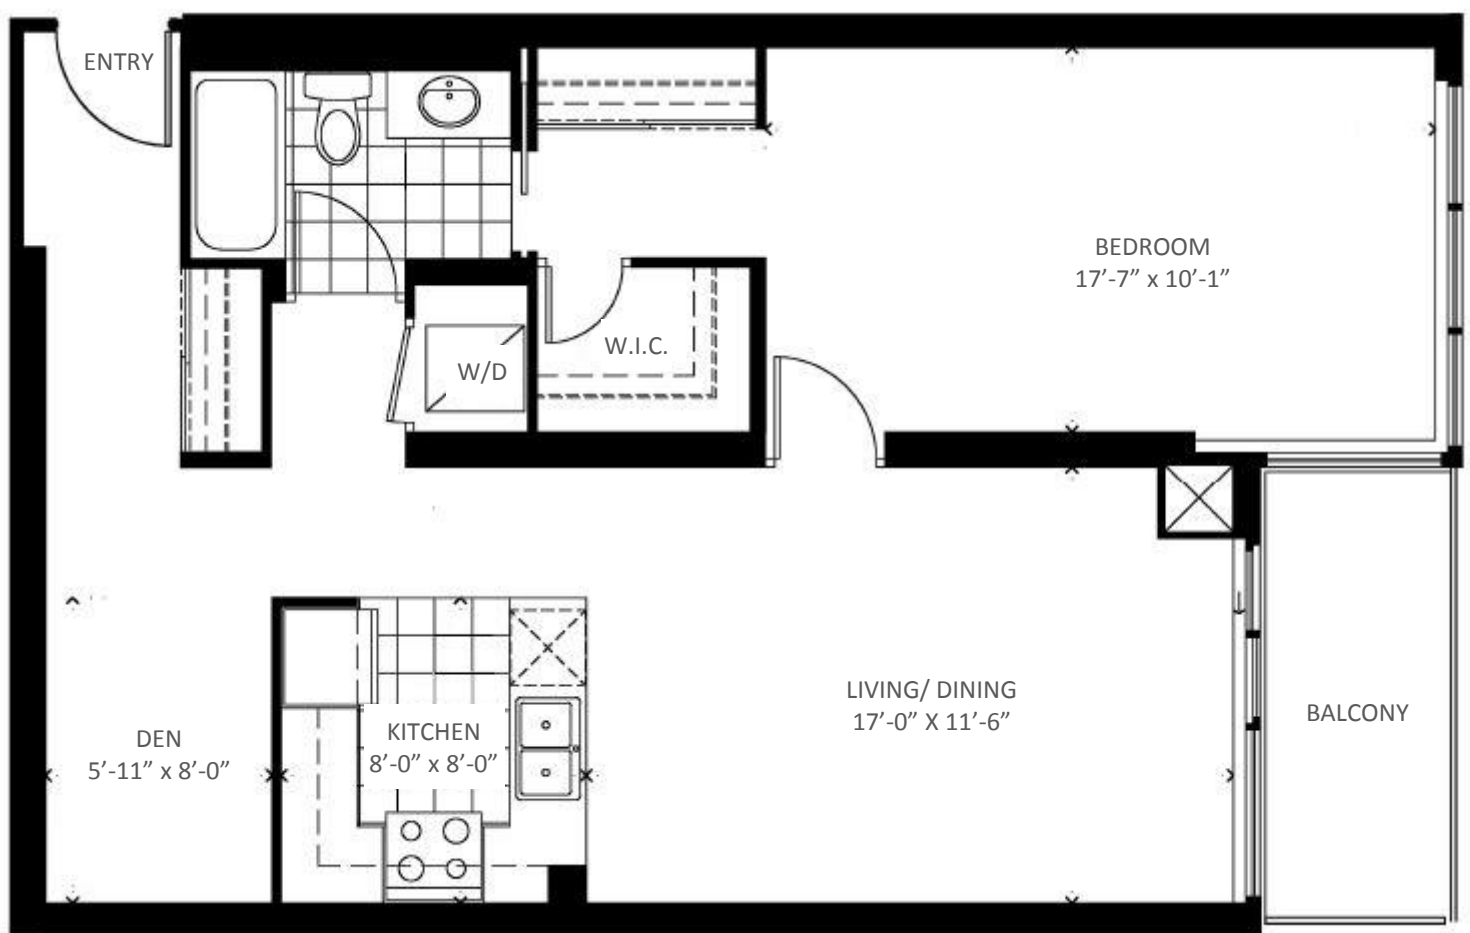

Crystal

TOWER 2
55 EGLINTON AVE. WEST

SUITE 407

1 BEDROOM + DEN

Suite Area: 830 Sq.Ft.
Balcony Area: 60 Sq.Ft.

Total Area: 890 Sq. Ft.

Floor 4

EGLINTON AVE. WEST