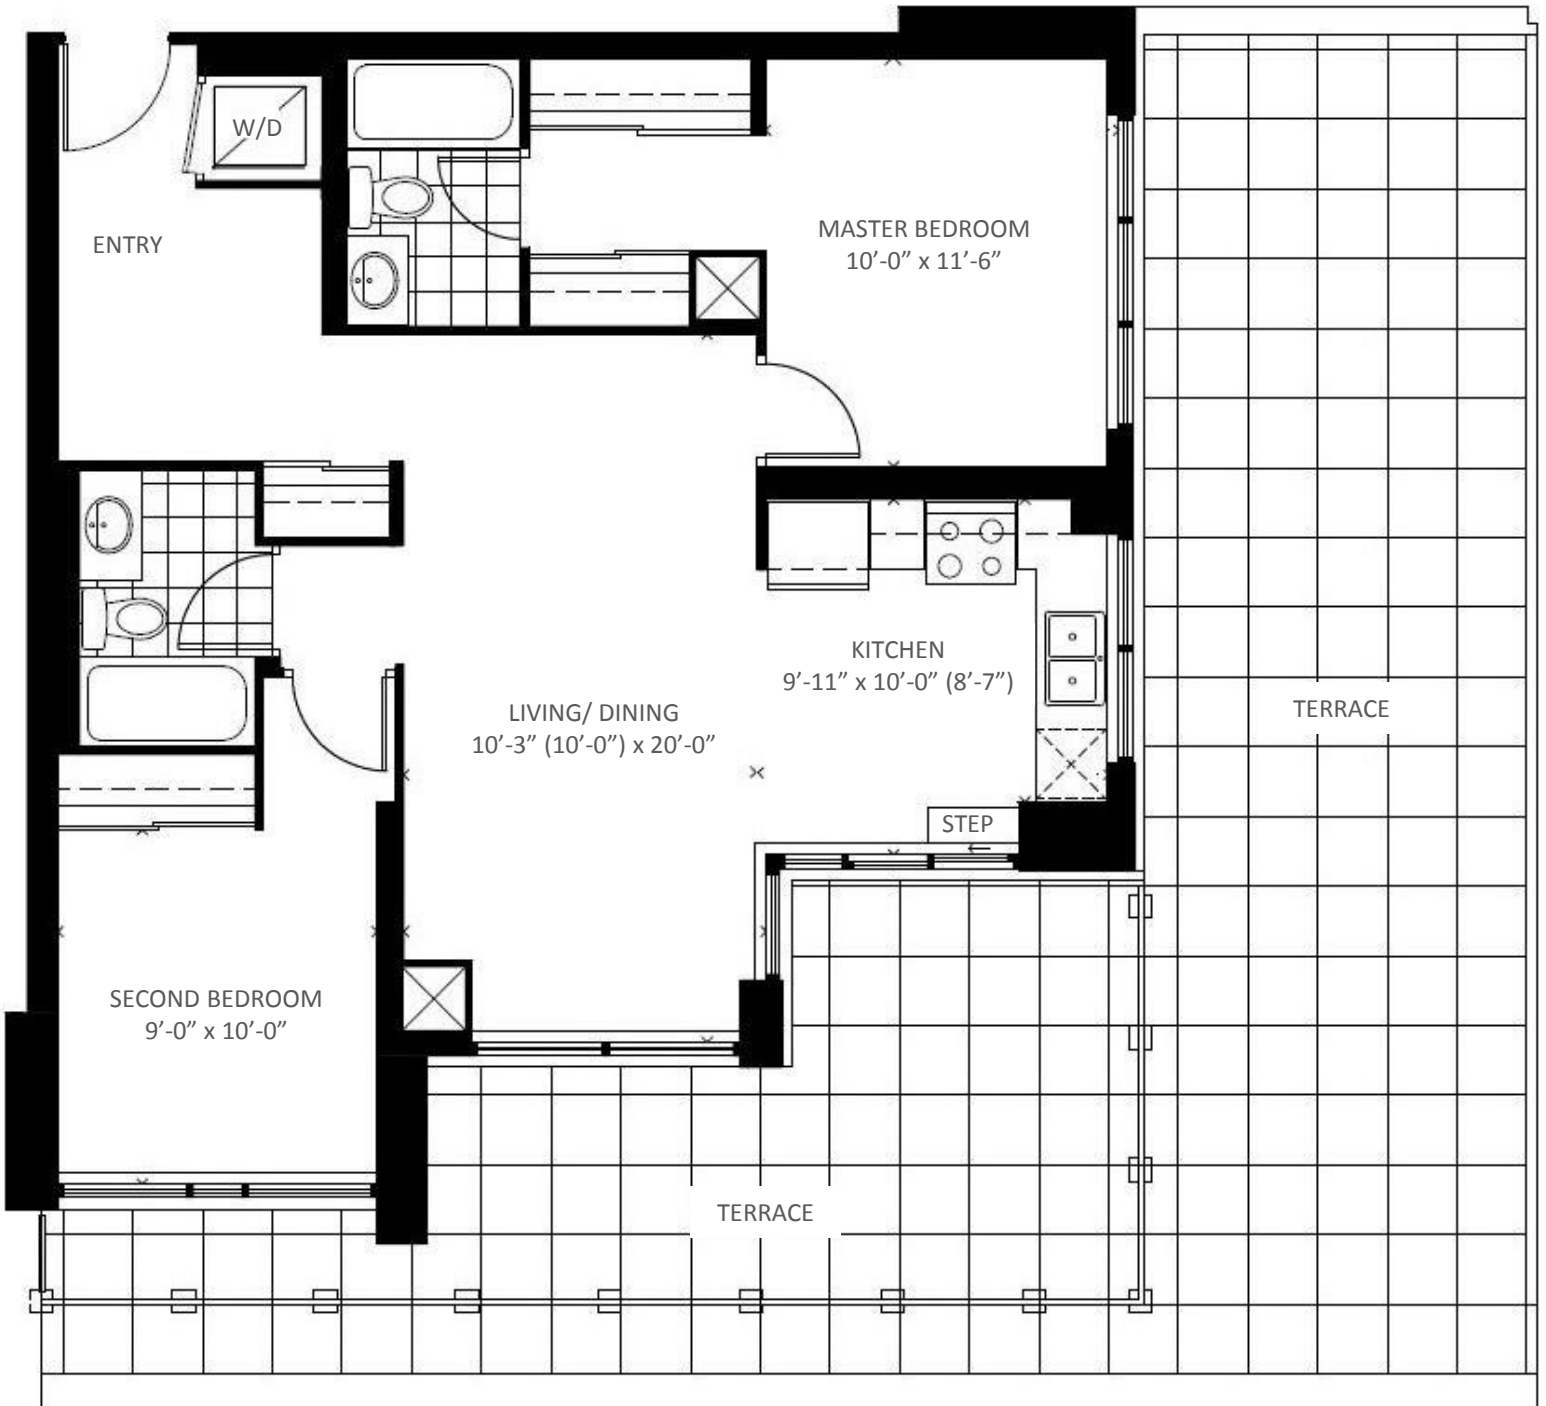

Crystal

TOWER 1
75 EGLINTON AVE. WEST

SUITE 403

2 BEDROOM + DEN

Suite Area: 1,042 Sq. Ft.

Balcony Area: 47 Sq. Ft.

Total Area: 1,089 Sq. Ft.

Floor 4

EGLINTON AVE. WEST

Crystal

TOWER 1
75 EGLINTON AVE. WEST

SUITE 502

2 BEDROOMS

Suite Area: 890 Sq. Ft.
Terrace Area: 227 Sq. Ft.

Total Area: 1,117 Sq. Ft.

Floor 5

EGLINTON AVE. WEST

Crystal

TOWER 1
75 EGLINTON AVE. WEST

SUITE 2508

1 BEDROOM

Suite Area: 572 Sq. Ft.
Balcony Area: 44 Sq. Ft.

Total Area: 616 Sq. Ft.

Floor 25

EGLINTON AVE. WEST

Crystal

TOWER 1
75 EGLINTON AVE. WEST

PENTHOUSE 01

3 BEDROOM + DEN

Suite Area: 1,494 Sq. Ft.
Balcony Area: 109 Sq. Ft.

Total Area: 1,603 Sq. Ft.

Floors 26 - 28