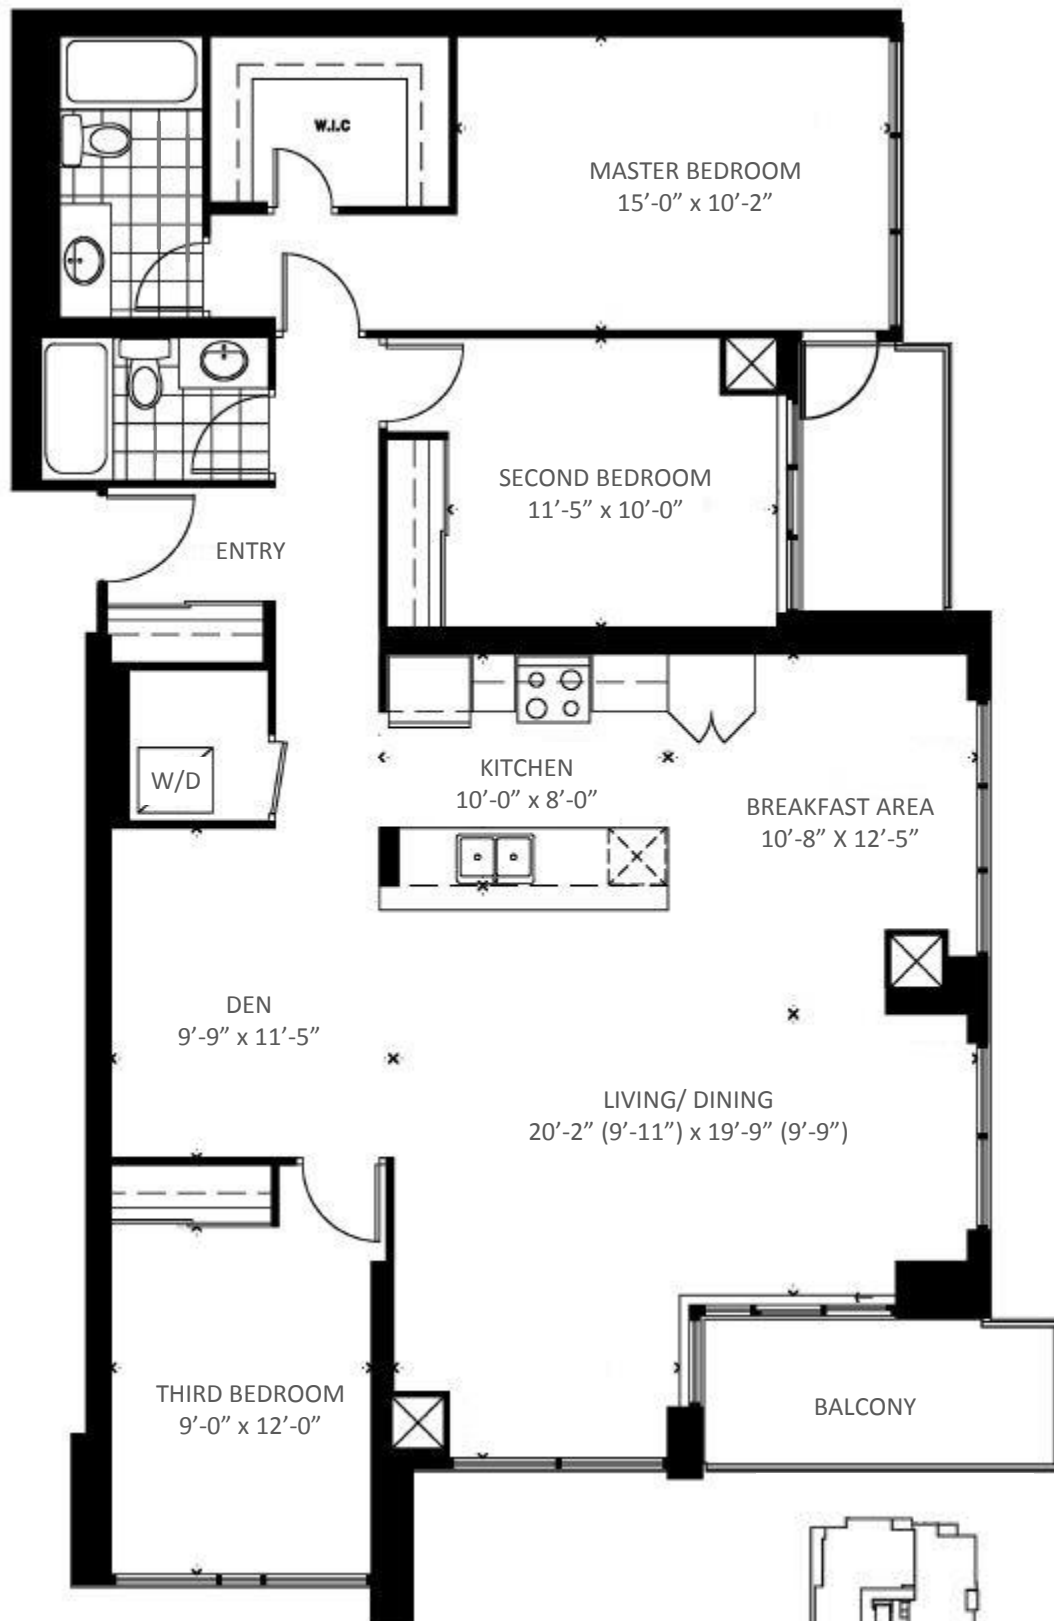

EGLINTON AVE. WEST

Crystal

TOWER 1
75 EGLINTON AVE. WEST

SUITE 2508

1 BEDROOM

Suite Area: 572 Sq. Ft.
Balcony Area: 44 Sq. Ft.

Total Area: 616 Sq. Ft.

Floor 25

EGLINTON AVE. WEST

Crystal

TOWER 1
75 EGLINTON AVE. WEST

PENTHOUSE 01

3 BEDROOM + DEN

Suite Area: 1,494 Sq. Ft.
Balcony Area: 109 Sq. Ft.

Total Area: 1,603 Sq. Ft.

Floors 26 - 28

EGLINTON AVE. WEST

Crystal

TOWER 1
75 EGLINTON AVE. WEST

PENTHOUSE 03

3 BEDROOM + DEN

Suite Area: 1,765 Sq. Ft.
Balcony Area: 200 Sq. Ft.

Total Area: 1,965 Sq. Ft.

Floors 26 - 28

EGLINTON AVE. WEST

Crystal

TOWER 1
75 EGLINTON AVE. WEST

PENTHOUSE 04

3 BEDROOM + DEN

Suite Area: 1,380 Sq. Ft.

Balcony Area: 93 Sq. Ft.

Total Area: 1,473 Sq. Ft.