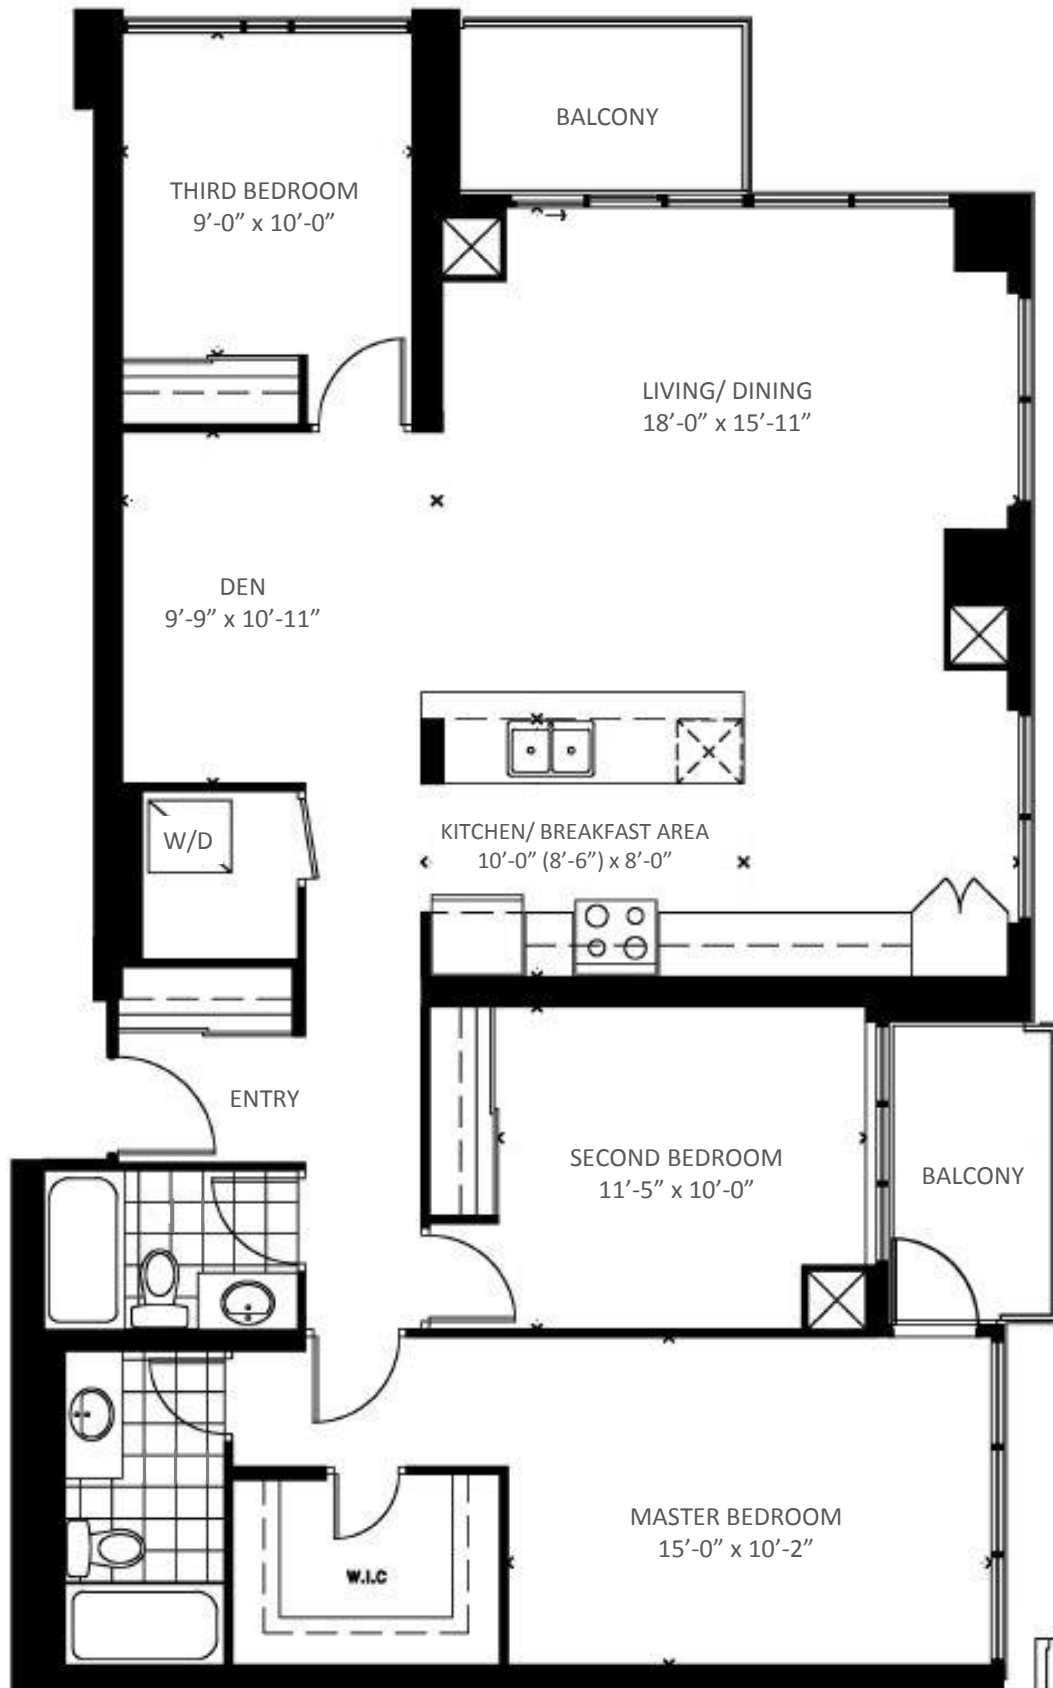

EGLINTON AVE. WEST

Crystal

TOWER 1
75 EGLINTON AVE. WEST

PENTHOUSE 01

3 BEDROOM + DEN

Suite Area: 1,494 Sq. Ft.
Balcony Area: 109 Sq. Ft.

Total Area: 1,603 Sq. Ft.

Floors 26 - 28

EGLINTON AVE. WEST

Crystal

TOWER 1
75 EGLINTON AVE. WEST

PENTHOUSE 03

3 BEDROOM + DEN

Suite Area: 1,765 Sq. Ft.
Balcony Area: 200 Sq. Ft.

Total Area: 1,965 Sq. Ft.

Floors 26 - 28

EGLINTON AVE. WEST

Crystal

TOWER 1
75 EGLINTON AVE. WEST

PENTHOUSE 04

3 BEDROOM + DEN

Suite Area: 1,380 Sq. Ft.

Balcony Area: 93 Sq. Ft.

Total Area: 1,473 Sq. Ft.

Floors 26 - 28

EGLINTON AVE. WEST

Crystal

TOWER 2
55 EGLINTON AVE. WEST

SUITE 104

2 STOREY
3 BEDROOMS + DEN

Lower Level Area: 727 Sq. Ft.
Upper Level Area: 794 Sq. Ft.
Total Suite Area: 1,521 Sq. Ft.

Porch Area: 25 Sq. Ft.
Balcony Area: 51 Sq. Ft.
Total Outdoor Area: 76 Sq. Ft.