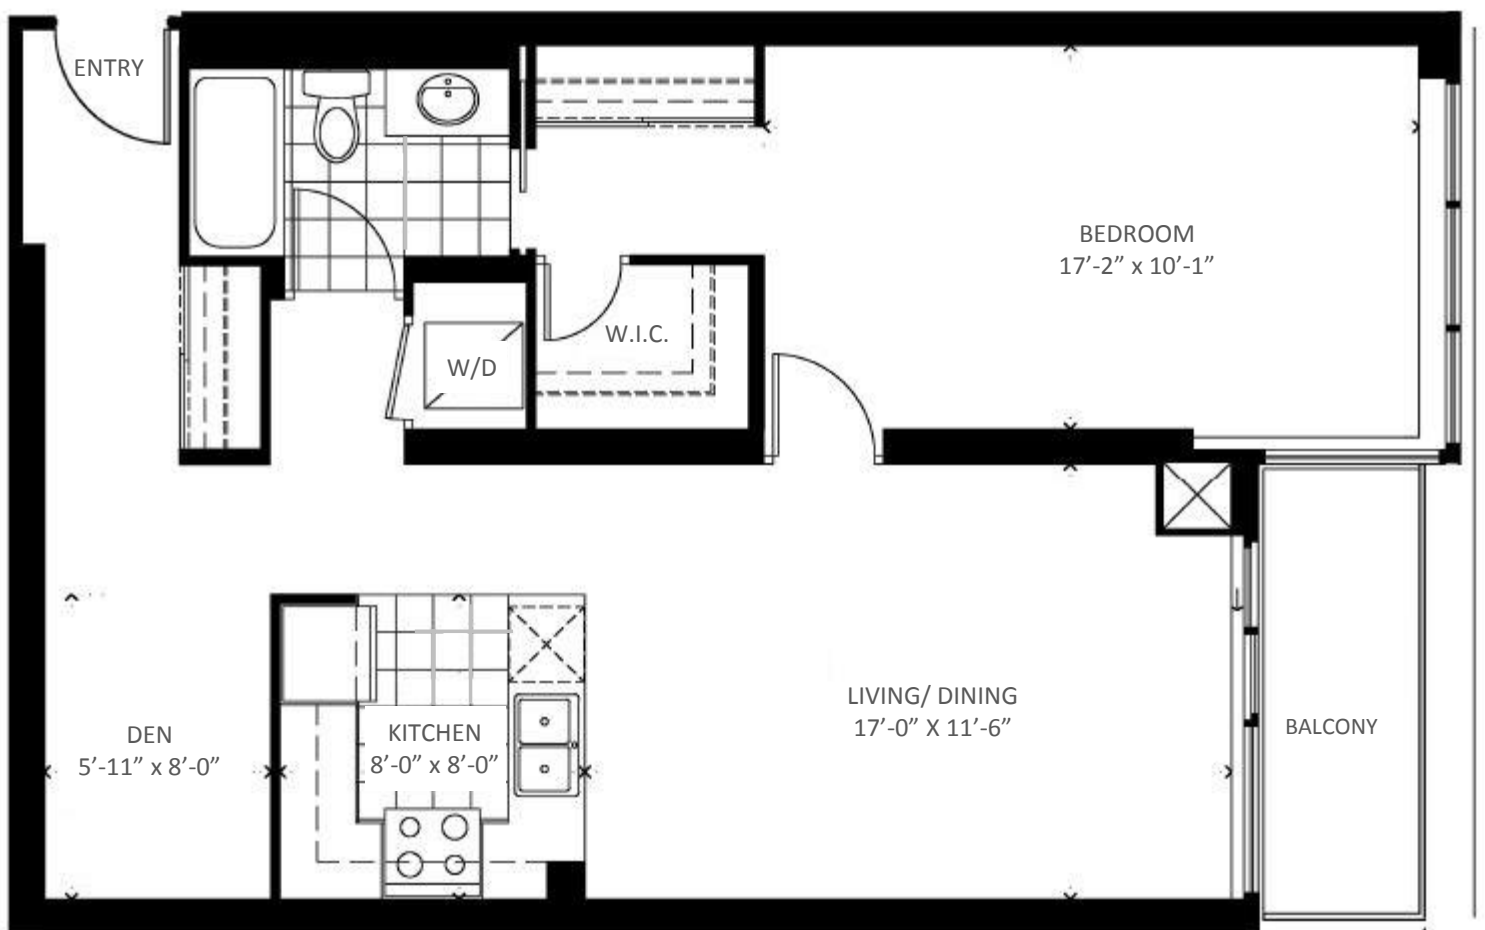

Total Area: 1,664 Sq. Ft.

Crystal

TOWER 2
55 EGLINTON AVE. WEST

SUITE 108

2 STOREY
3 BEDROOMS + DEN

Lower Level Area: 719 Sq. Ft.
Upper Level Area: 831 Sq. Ft.
Total Suite Area: 1,550 Sq. Ft.

Porch Area: 25 Sq. Ft.
Balcony Area: 45 Sq. Ft.
Total Outdoor Area: 70 Sq. Ft.

Total Area: 1,620 Sq. Ft.

Crystal

TOWER 2
55 EGLINTON AVE. WEST

SUITE 201

2 BEDROOMS + DEN

Suite Area: 1,021 Sq.Ft.
Balcony Area: N/A.

Total Area: 1,021 Sq. Ft.

Crystal

TOWER 2
55 EGLINTON AVE. WEST

SUITE 302

3 BEDROOMS + DEN

Suite Area: 1,188 Sq.Ft.
Balcony Area: 363 Sq.Ft.

Total Area: **1,551** Sq. Ft.

Floor 3

EGLINTON AVE. WEST

Crystal

TOWER 2
55 EGLINTON AVE. WEST

SUITE 305

1 BEDROOM + DEN

Suite Area: 822 Sq.Ft.
Balcony Area: 52 Sq.Ft.

Total Area: **874 Sq. Ft.**

EGLINTON AVE. WEST

Crystal

TOWER 2
55 EGLINTON AVE. WEST