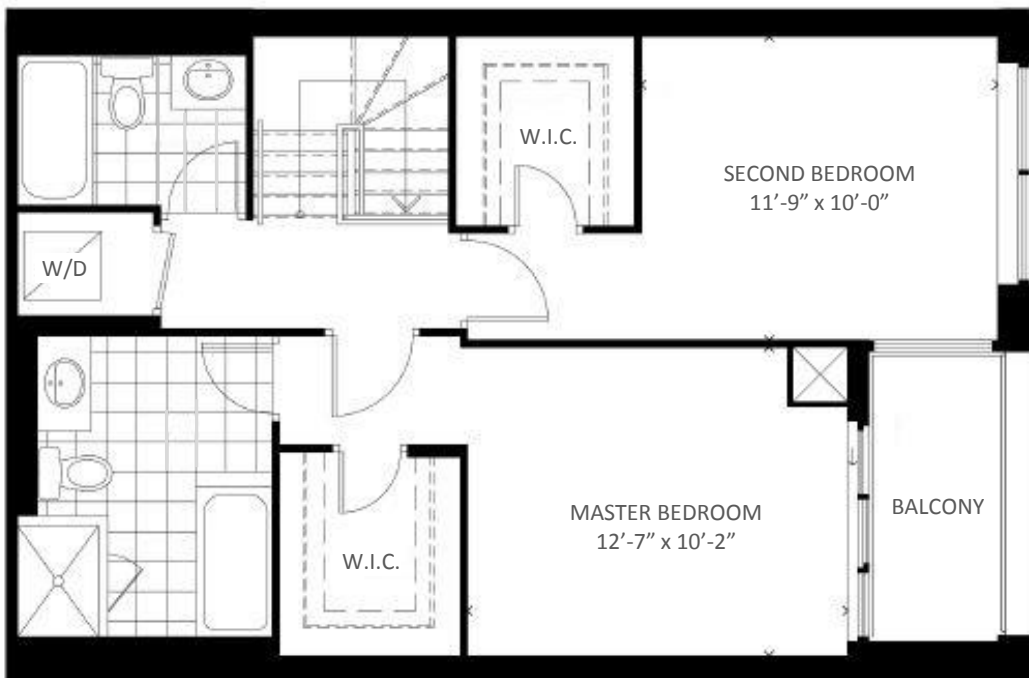

SUITE 105

2 STOREY
3 BEDROOMS

Lower Level Area: 690 Sq. Ft.
Upper Level Area: 666 Sq. Ft.
Total Suite Area: 1,356 Sq. Ft.

Porch Area: N/A
Balcony Area: 46 Sq. Ft.
Total Outdoor Area: 46 Sq. Ft.

Total Area: 1,402 Sq. Ft.

Upper Level

Lower Level

Crystal

TOWER 2
55 EGLINTON AVE. WEST

SUITE 106

2 STOREY
3 BEDROOMS

Lower Level Area: 666 Sq. Ft.
Upper Level Area: 690 Sq. Ft.
Total Suite Area: 1,356 Sq. Ft.

Porch Area: 25 Sq. Ft.
Balcony Area: 42 Sq. Ft.
Total Outdoor Area: 67 Sq. Ft.

Total Area: 1,423 Sq. Ft.

Crystal

TOWER 2
55 EGLINTON AVE. WEST

SUITE 107

2 STOREY
3 BEDROOMS + DEN

Lower Level Area: 757 Sq. Ft.
Upper Level Area: 829 Sq. Ft.
Total Suite Area: 1,586 Sq. Ft.

Porch Area: 25 Sq. Ft.
Balcony Area: 53 Sq. Ft.
Total Outdoor Area: 78 Sq. Ft.

Total Area: 1,664 Sq. Ft.

Crystal

TOWER 2
55 EGLINTON AVE. WEST

SUITE 108

2 STOREY
3 BEDROOMS + DEN

Lower Level Area: 719 Sq. Ft.
Upper Level Area: 831 Sq. Ft.
Total Suite Area: 1,550 Sq. Ft.

Porch Area: 25 Sq. Ft.
Balcony Area: 45 Sq. Ft.
Total Outdoor Area: 70 Sq. Ft.