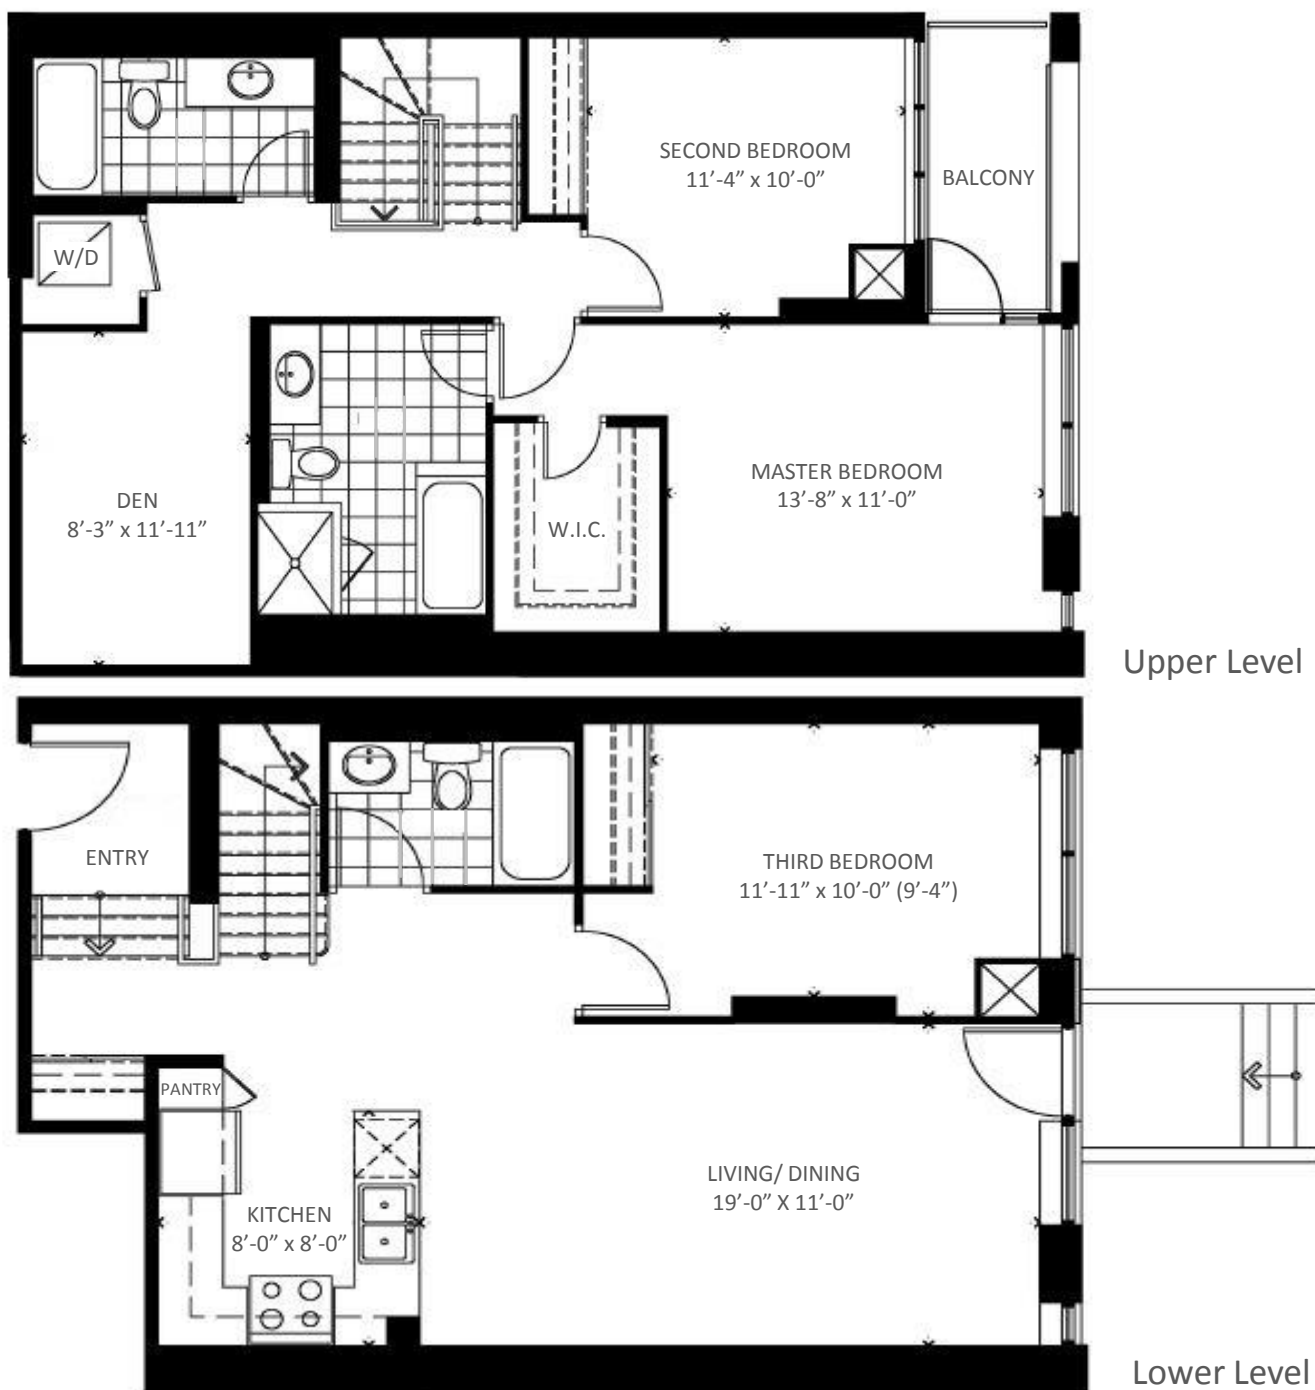

Total Area: 1,423 Sq. Ft.

Crystal

TOWER 2
55 EGLINTON AVE. WEST

SUITE 107

2 STOREY
3 BEDROOMS + DEN

Lower Level Area: 757 Sq. Ft.
Upper Level Area: 829 Sq. Ft.
Total Suite Area: 1,586 Sq. Ft.

Porch Area: 25 Sq. Ft.
Balcony Area: 53 Sq. Ft.
Total Outdoor Area: 78 Sq. Ft.

Total Area: 1,664 Sq. Ft.

Crystal

TOWER 2
55 EGLINTON AVE. WEST

SUITE 108

2 STOREY
3 BEDROOMS + DEN

Lower Level Area: 719 Sq. Ft.
Upper Level Area: 831 Sq. Ft.
Total Suite Area: 1,550 Sq. Ft.

Porch Area: 25 Sq. Ft.
Balcony Area: 45 Sq. Ft.
Total Outdoor Area: 70 Sq. Ft.

Total Area: 1,620 Sq. Ft.

Crystal

TOWER 2
55 EGLINTON AVE. WEST

SUITE 201

2 BEDROOMS + DEN

Suite Area: 1,021 Sq.Ft.
Balcony Area: N/A.

Total Area: 1,021 Sq. Ft.

Crystal