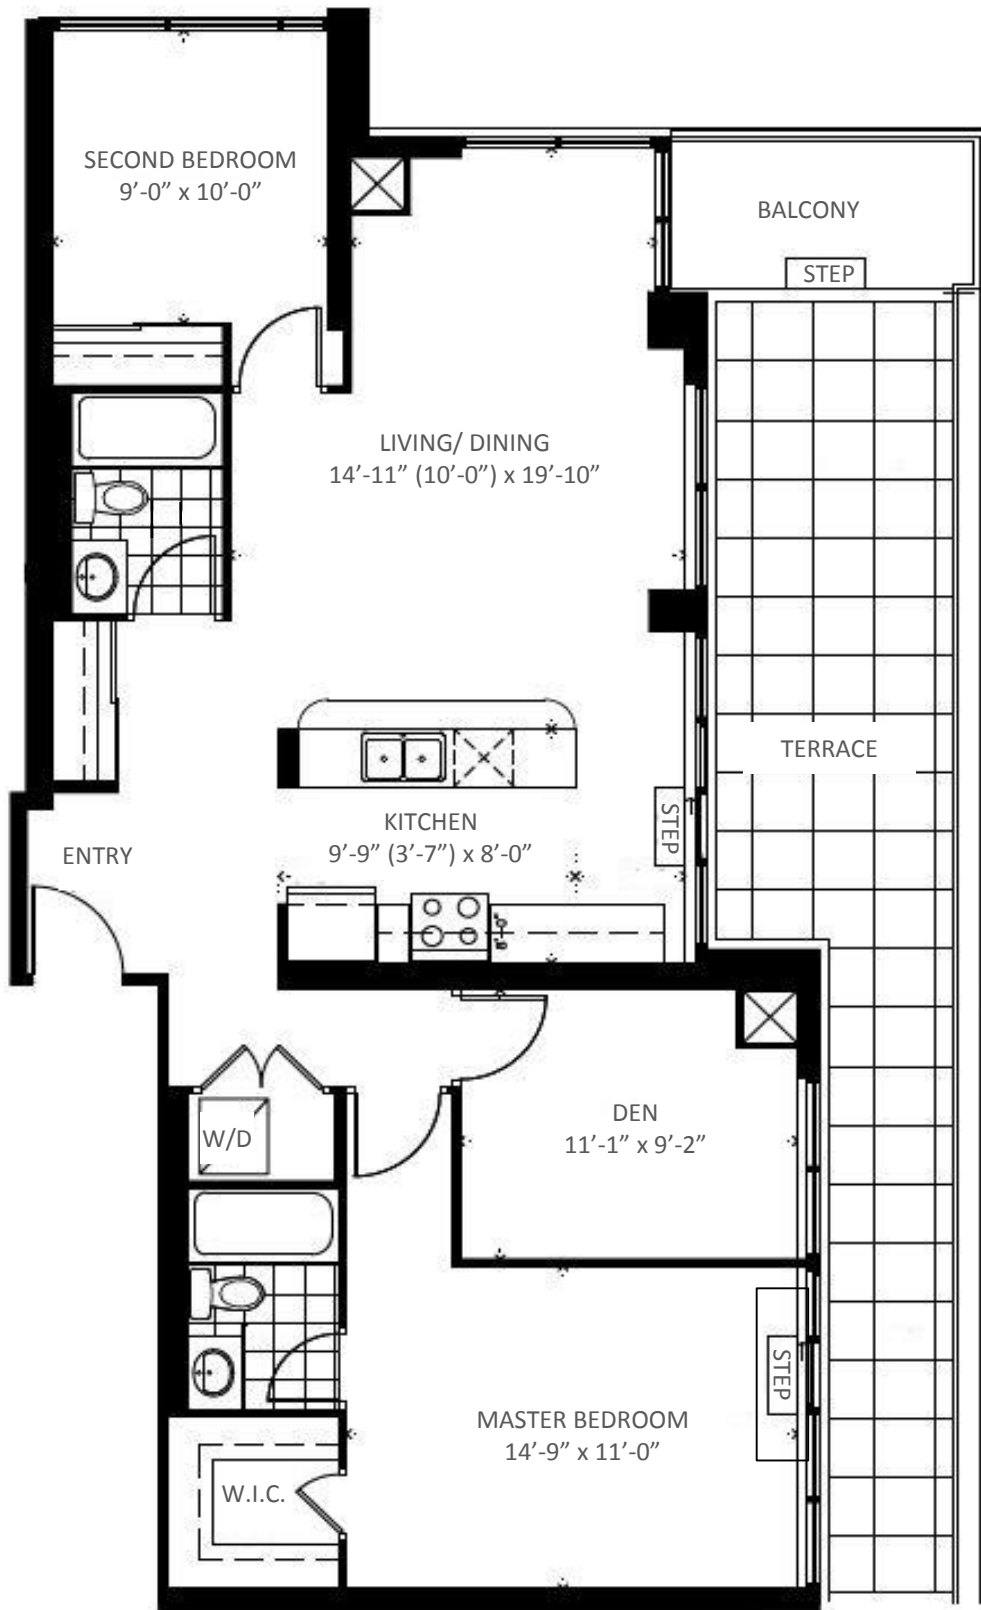

Crystal

TOWER 2
55 EGLINTON AVE. WEST

SUITE 2104

2 BEDROOMS + DEN

Suite Area: 1,132 Sq.Ft.
Balcony Area: 316 Sq.Ft.

Total Area: 1,448 Sq. Ft.

Floor 21

EGLINTON AVE. WEST