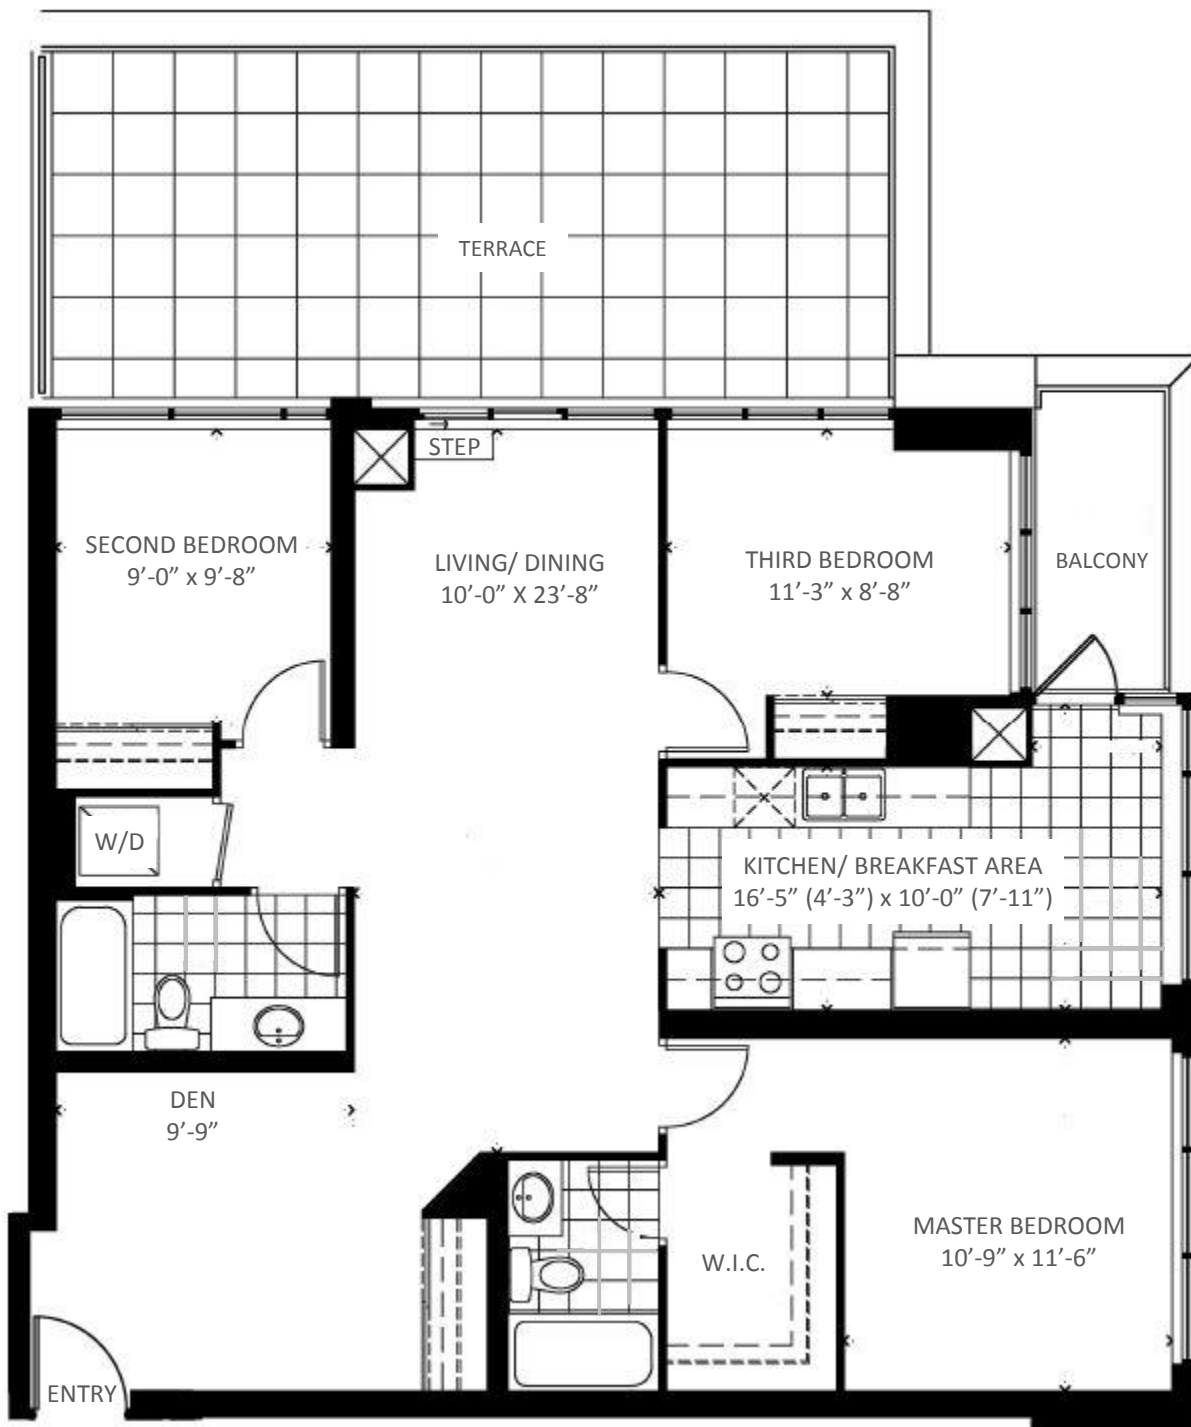

Total Area: 1,664 Sq. Ft.

Crystal

TOWER 2
55 EGLINTON AVE. WEST

SUITE 108

2 STOREY
3 BEDROOMS + DEN

Lower Level Area: 719 Sq. Ft.
Upper Level Area: 831 Sq. Ft.
Total Suite Area: 1,550 Sq. Ft.

Porch Area: 25 Sq. Ft.
Balcony Area: 45 Sq. Ft.
Total Outdoor Area: 70 Sq. Ft.

Total Area: 1,620 Sq. Ft.

Crystal

TOWER 2
55 EGLINTON AVE. WEST

SUITE 201

2 BEDROOMS + DEN

Suite Area: 1,021 Sq.Ft.
Balcony Area: N/A.

Total Area: 1,021 Sq. Ft.

Crystal

TOWER 2
55 EGLINTON AVE. WEST

SUITE 302

3 BEDROOMS + DEN

Suite Area: 1,188 Sq.Ft.
Balcony Area: 363 Sq.Ft.

Total Area: **1,551** Sq. Ft.

Floor 3

EGLINTON AVE. WEST

Crystal