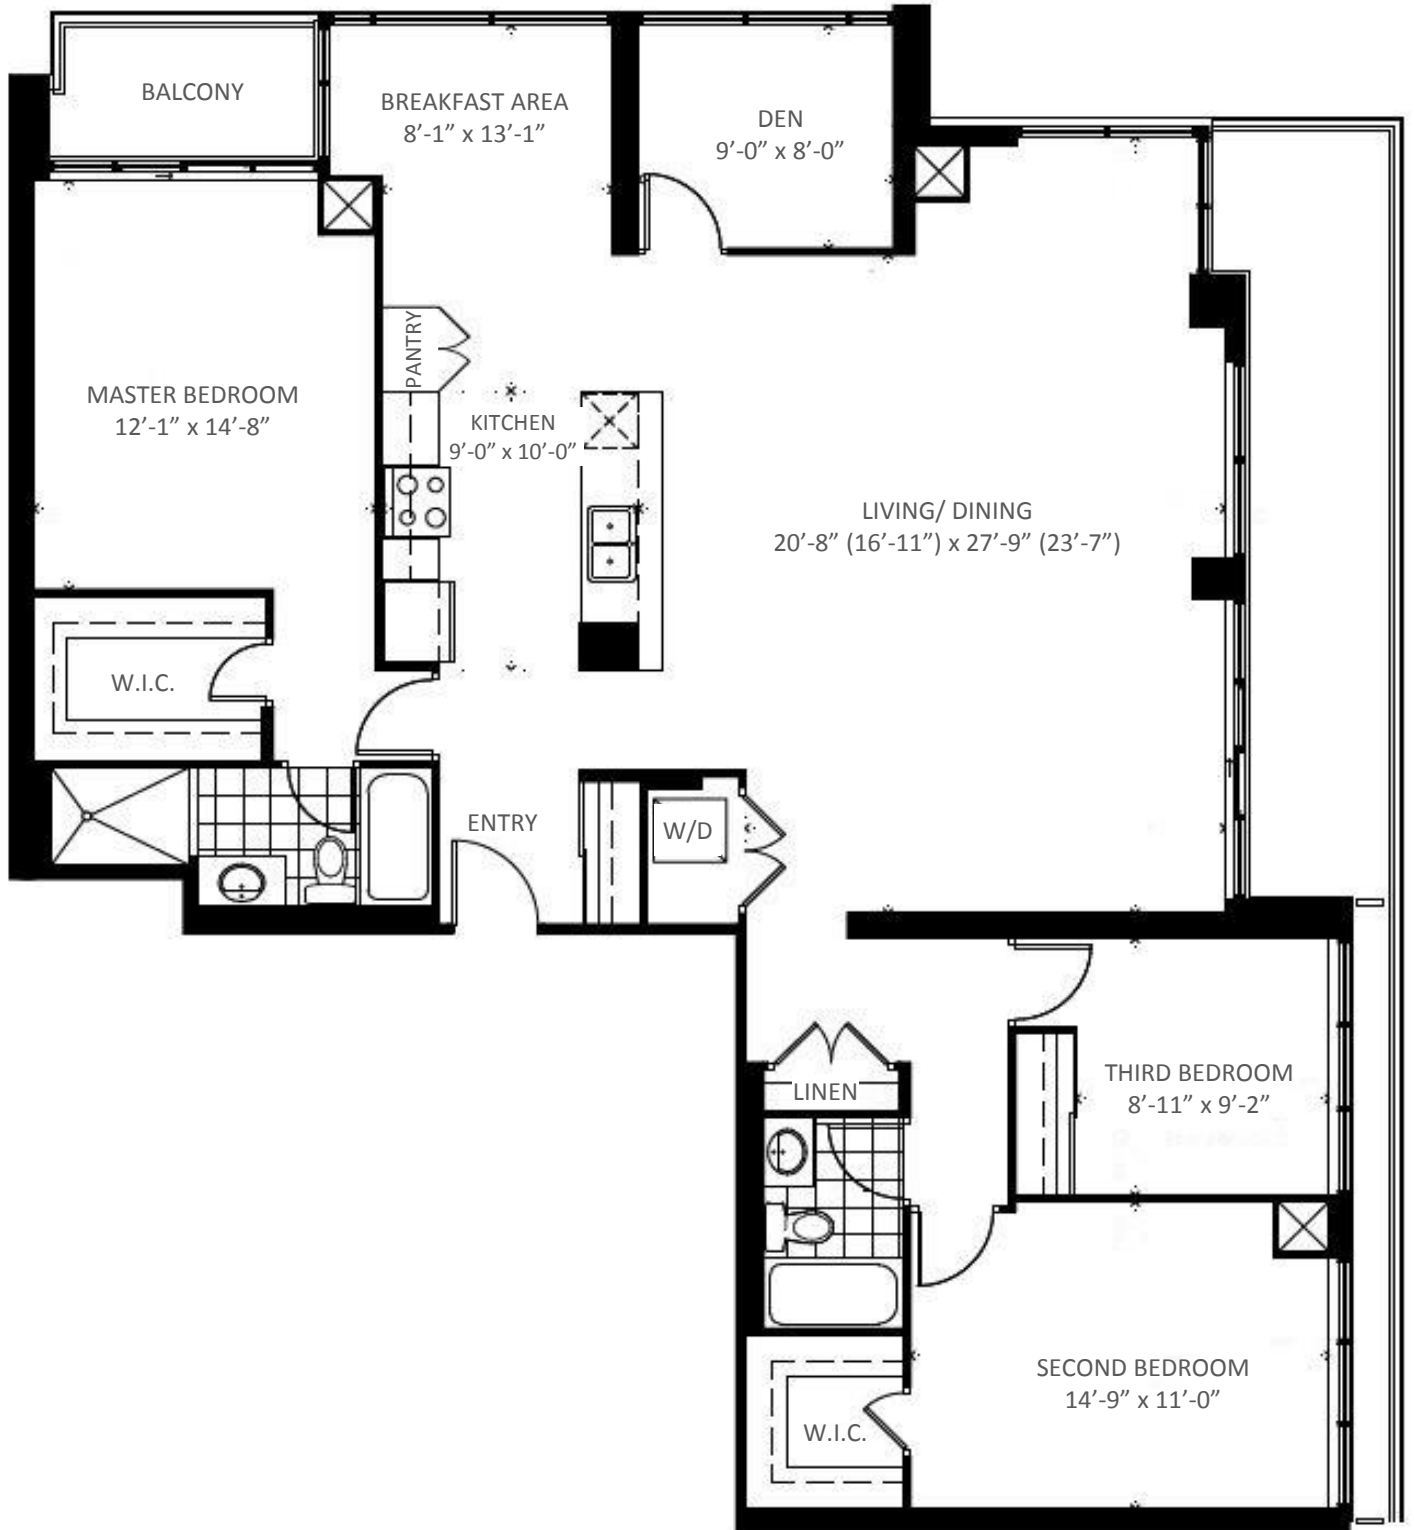

Crystal

TOWER 2
55 EGLINTON AVE. WEST

PENTHOUSE 02

3 BEDROOMS + DEN

Suite Area: 1,764 Sq.Ft.
Balcony Area: 236 Sq.ft.

Total Area: 2,000 Sq. Ft.

Floors 22 - 24

EGLINTON AVE. WEST