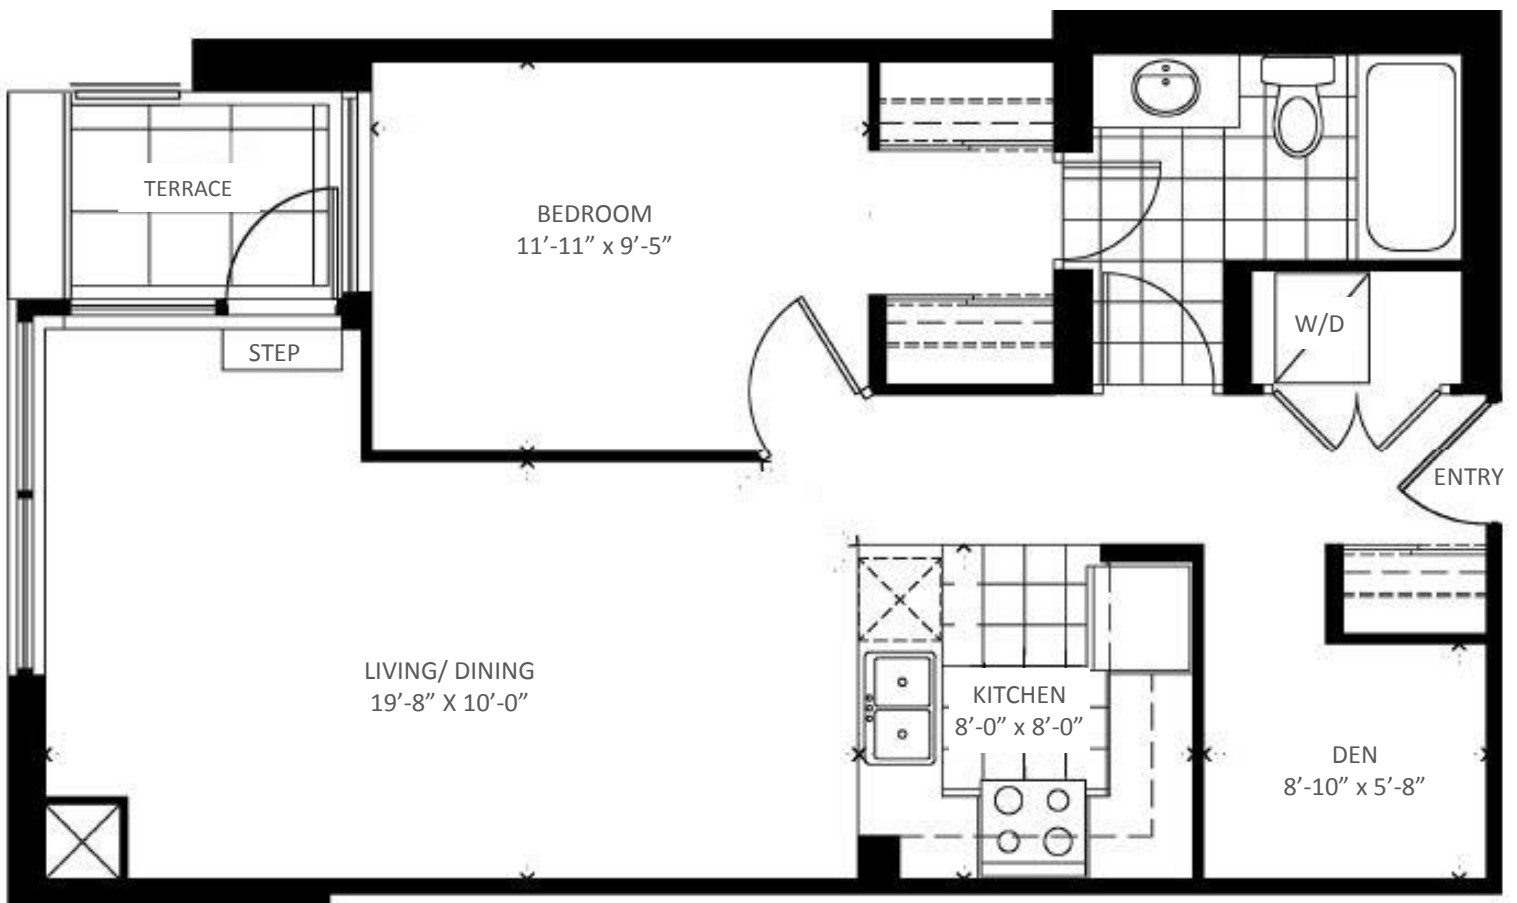

Crystal

TOWER 2
55 EGLINTON AVE. WEST

SUITE 309

1 BEDROOM + DEN

Suite Area: 676 Sq.Ft.
Balcony Area: 34 Sq.Ft.

Total Area: **710 Sq. Ft.**

Floor 3

EGLINTON AVE. WEST