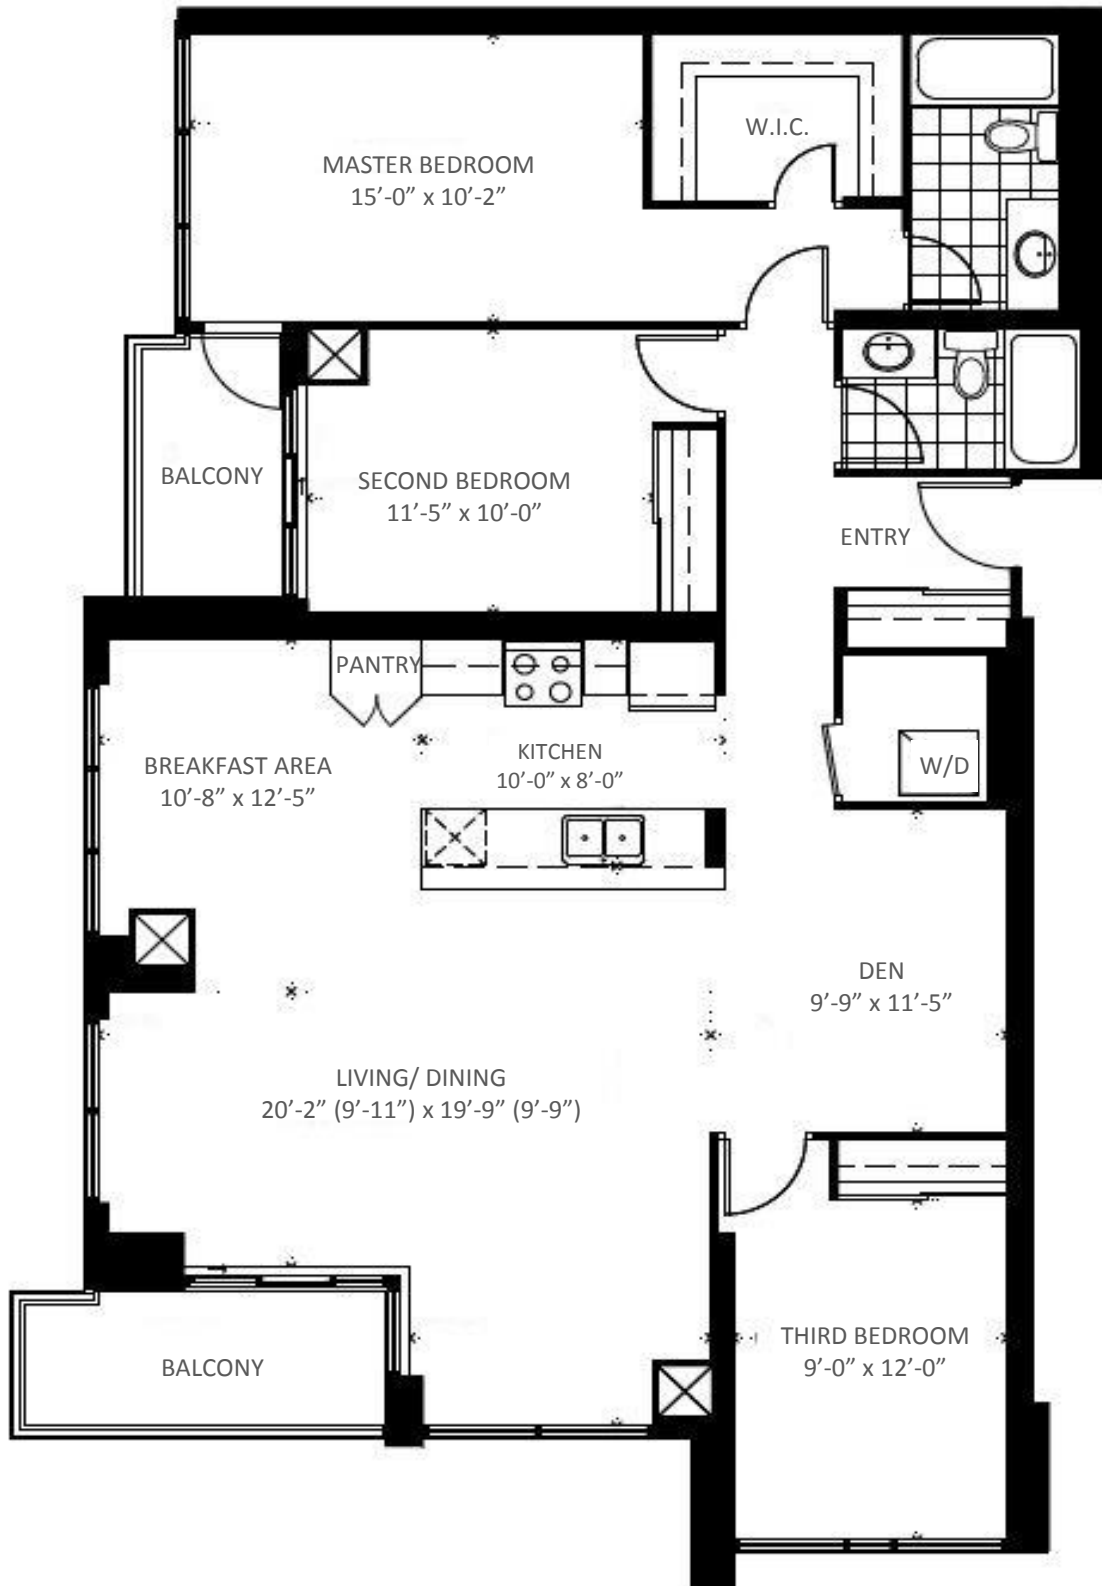

Crystal

TOWER 2
55 EGLINTON AVE. WEST

PENTHOUSE 04

3 BEDROOMS + DEN

Suite Area: 1,496 Sq.Ft.
Balcony Area: 108 Sq.ft.

Total Area: **1,604 Sq. Ft.**

Floors 22 - 24

EGLINTON AVE. WEST